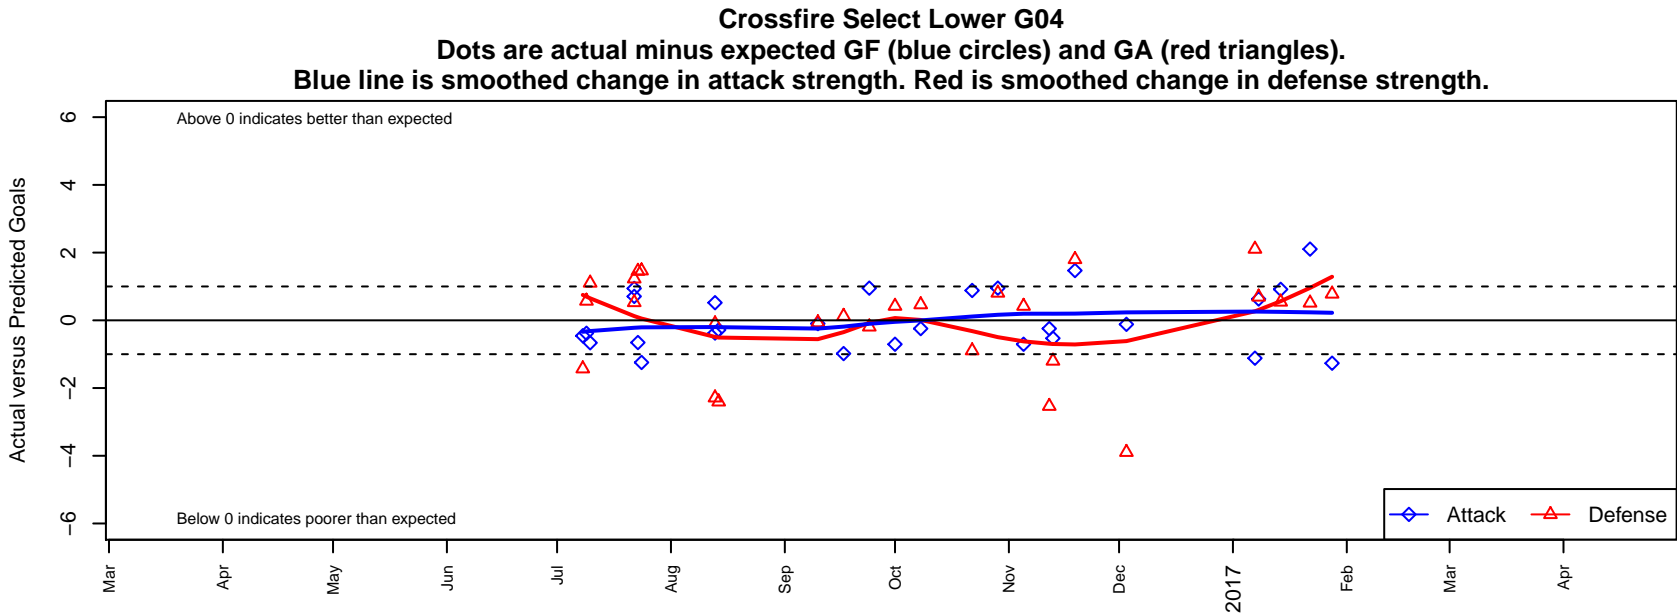

Crossfire Select Lower G04

Crossfire Select
 Redmond, WA
 G04 total strength=900
 attack=1.63 defense=1.22
 fall league = NPSL Div 1 (04) U13

alt names used:
 Crossfire GU13 Gold Lower
 Crossfire Select G04 Lower
 Crossfire Select G04 Lower
 CROSSFIRE SELECT GU13 LOWER (WA)
 CFS G04 – Gold – Lower

Venues played:
 2016 Seattle United Cup GU13 Gold
 2016 Crossfire Select U13 Gold Silver Gold-Sil
 2016 REDAPT Cup Age Group U13
 2016 NPSL Division 1 (04) U13
 2016 Founders Cup G04 Div A

**attack and defense variance (black dot)
relative to other teams
and top 10 in region**