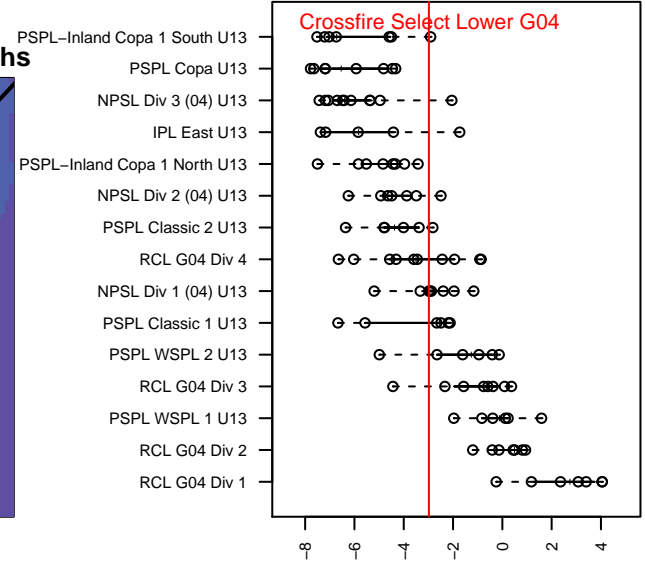

**attack and defense rating
relative to others at age
and all opponents in last 13 months**