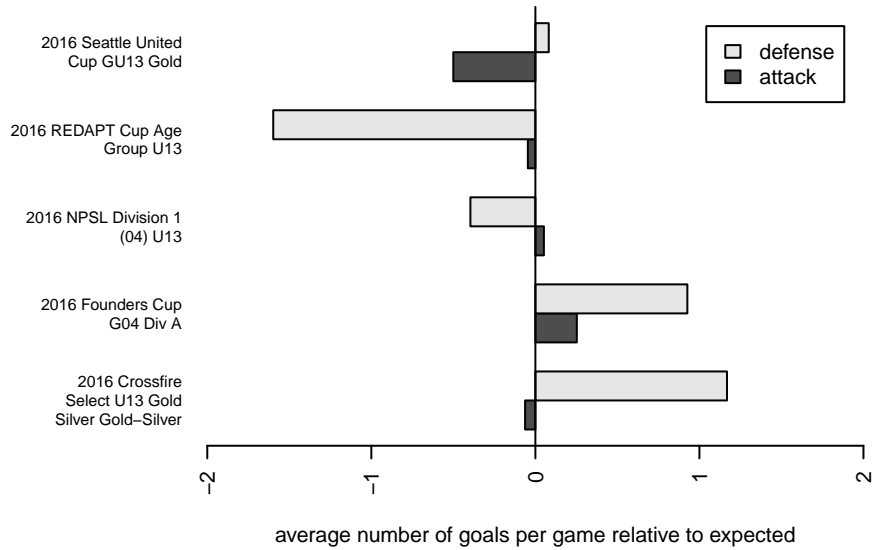

Performance relative to 13 month average